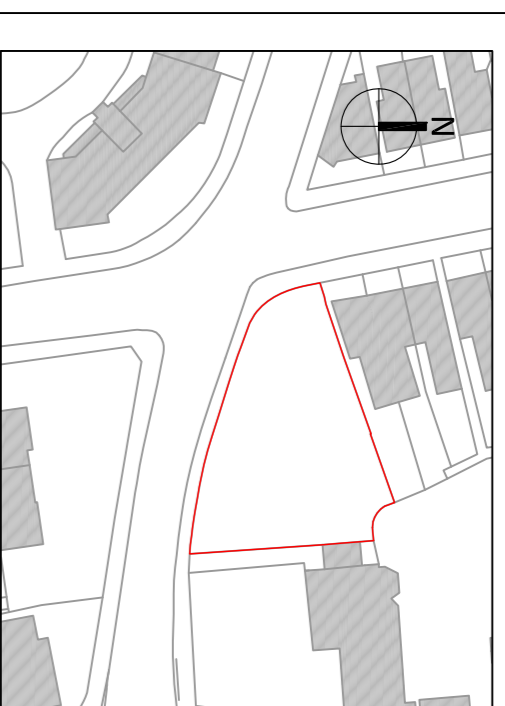

Drawing Status:

For Planning